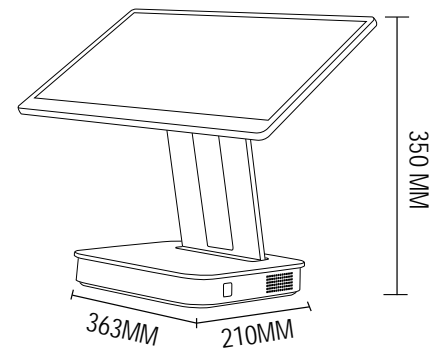

APUS Pos Series

15.6inch Professional POS Terminal

SPECIFICATIONS

Model No.	APU156AD
SYSTEM	
Processor	RK3568 ARM Cortex-A55 Quad-Core, 2.0Ghz
RAM	4GB DDR4
ROM	32GB EMMC
OS	Android 11
DISPLAY	
Main Display	15.6 Inch LED Backlight Display
Resolution	1920*1080
Brightness	250 nits
Aspect Ratio	16:9
Second Display	10.1 inch LED Backlight Display (1280*800 Non Touch)
Touchscreen	Projective Capacitive Touch Screen
INTERFACE	
USB	4*USB(Including 1*USB OTG)
LAN	1*RJ45 10/100M Ethernet
Scale	1*RJ12
Cash Drawer	1*RJ11
Power DC-IN	Input AC 100~240V/50~60hz, Output DC 12V/2A
PHYSICAL & ENVIRONMENTAL	
Operating Temperature	Operating 0~40° at 5% to 90% Humidity
Storage Temperature	Storage -20°~60° at 10% to 90% Humidity
Dimensions	(W×H×D) 363x350x210 MM
Packing Dimensions	(W×H×D) 430x450x290 MM
Net Weight	3.18KG
Packing Weight	3.60KG
Color	Tarnish
Others	
Wifi	IEEE 802.11 b/g/n, Single band 2.4 GHz
Bluetooth	Bluetooth 4.2
Speaker	1*2W Speaker

*Specification may change without prior notice.

DIMENSION

FEATURES

15.6-inch touch display with precise touch.

Plenty of I/O ports support Easy system expansion.

Aluminum alloy body, effective heat dissipation.