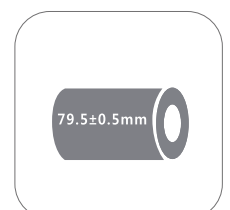

Printing	
Printing Method	Direct Thermal
Printing Speed	260mm/s
Paper Width	79.5±0.5mm
Print Width	72mm
Paper Thickness	0.06~0.08mm
Column Capacity	576 dots/line 512 dots/line (80mm)
Line Space	Space 3.75mm (changeable using commands)
Interfaces	USB+Wifi+Lan
Barcode Character	
Barcode	UPC-A/UPC-E/JAN13(EAN13)/JAN8(EAN8)/ CODABAR/ITF/CODE39/CODE93 /CODE128 QR CODE / PDF417
Code Page	PC347(Standard Europe), Katakana, PC850(Multilingual), PC860 (Portuguese), PC863(Canadian-French), PC865(Nordic), West Europe, Greek, Hebrew, East Europe, Iran, WPC1252, PC866 (Cyrillic#2), PC852(Latin2), PC858, IranII, Latvian, Arabic, PT151 (1251)
Power	
Power Supply	AC100~240V, DC 24V / 2.5A
Physical&Environment	
Color	Black
Dimensions	(W×H×D) 188X140X137.7(MM)
Packing Dimensions	(W×H×D) 690x340x440(MM)
Net Weight	1.1KG
Packing Weight	19.5KG for 6 PCS
Temperature	Operating Temp: 5°C ~ +45°C, Storage Temp: -40°C ~ +55°C
Humidity	Operating Humidity: 20%~80%, Storage Humidity: <93%(40°C)
Reliability	
Cutter Life	1.5 million cuts
Printer Head Life	150KM
Software	
Emulation	ESC/POS
Driver	Windows/JPOS/Linux/Android/Mac
Utility	Windows & Linux test Utility
SDK	IOS/Android/Windows

Paper Width