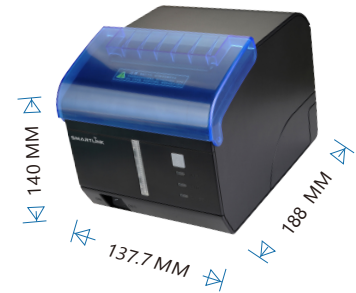

JAW-260

Thermal Receipt Printer

SPECIFICATIONS

Printing	
Printing Method	Direct Thermal
Printing Speed	260mm/s
Paper Width	79.5±0.5mm
Print Width	72mm
Paper Thickness	0.06~0.08mm
Column Capacity	576 dots/line 512 dots/line (80mm)
Line Space	Space 3.75mm (changeable using commands)
Interfaces	USB+Wifi+Lan
Barcode Character	
Barcode	UPC-A/UPC-E/JAN13(EAN13)/JAN8(EAN8)/ CODABAR/ITF/CODE39/CODE93 /CODE128 QR CODE / PDF417
Code Page	PC347(Standard Europe), Katakana, PC850(Multilingual), PC860 (Portuguese), PC863(Canadian-French), PC865(Nordic), West Europe, Greek, Hebrew, East Europe, Iran, WPC1252, PC866 (Cyrillic#2), PC852(Latin2), PC858, IranII, Latvian, Arabic, PT151 (1251)
Power	
Power Supply	AC100~240V, DC 24V / 2.5A
Physical&Environment	
Color	Black
Dimensions	(W×H×D) 188X140X137.7(MM)
Packing Dimensions	(W×H×D) 690x340x440(MM)
Net Weight	1.1KG
Packing Weight	19.5KG for 6 PCS
Temperature	Operating Temp: 5°C ~ +45°C, Storage Temp: -40°C ~ +55°C
Humidity	Operating Humidity: 20%~80%, Storage Humidity: <93%(40°C)
Reliability	
Cutter Life	1.5 million cuts
Printer Head Life	150KM
Software	
Emulation	ESC/POS
Driver	Windows/JPOS/Linux/Android/Mac
Utility	Windows & Linux test Utility
SDK	IOS/Android/Windows

*Specification may change without prior notice.

DIMENSION

FEATURES