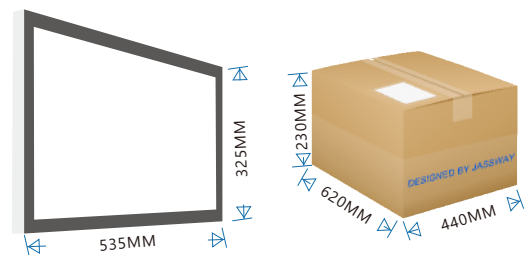

Cable Concealing

ALTAS KIOSK

21.5" Professional KIOSK

Specification

Model No.	ALT215KSK-A
SYSTEM	
Processor	Rockchip RK3568, Quad-core Cortex-A55 up to 2.0GHz
Memory	4GB Standard, DDR3
Storage	EMMC 32GB
OS	Android 11
DISPLAY	
Type	21.5 inch TFT LED Backlight
Resolution	1920*1080
Aspect Ratio	16:9
Brightness	250 nits
Touchscreen	Projective Capacitive Touch Screen
INTERFACE	
Display	1*HDMI
USB	4*USB2.0
COM	2*RS232
LAN	1*RJ45
Audio	1*Mic-in
Power DC-IN	Input AC 100~240V/50~60hz, Output DC12V/7.5A
SD Socket	Up to 64GB
PHYSICAL&ENVIRONMENTAL	
Operating Temperature	Operating 0~60°
Storage Temperature	Storage-35°~75°
Cooling	Fanless
Dimensions(W×H×D)	Display: 535x325x70(MM) , Stand: 310x435x310(MM)
Packing Dimensions(W×H×D)	Display: 620x440x230(MM) With Wooden Box Stand: 490x225x230(MM)
Net Weight	Display: 8.45KG , Stand: 8.50KG
Packing Weight	Display: 11.50KG With Wooden Box, Stand: 9.20KG
Certification	CE,FCC,RoHS
Color	Black
OPTIONS & PERIPHERALS	
WIFI	IEEE 802.11 b/g/n
Speaker	Built-in 3W speaker
Bluetooth	Bluetooth 4.0 protocol

*Specification may change without prior notice.

DIMENSIONS

FEATURE

Intel Celeron or Intel Core Series CPU

21.5 inch TFT LED Backlight, 16:9 with 1920*1080

Floor Stand 1365MM height or Desktop/countertop Stand 548MM height

Ergonomic design, 60° tilted display stand provides comfortable operation and perfect viewing

IP65-rated front weatherproof structure

Place it vertically or horizontally or add a printer or POS machine